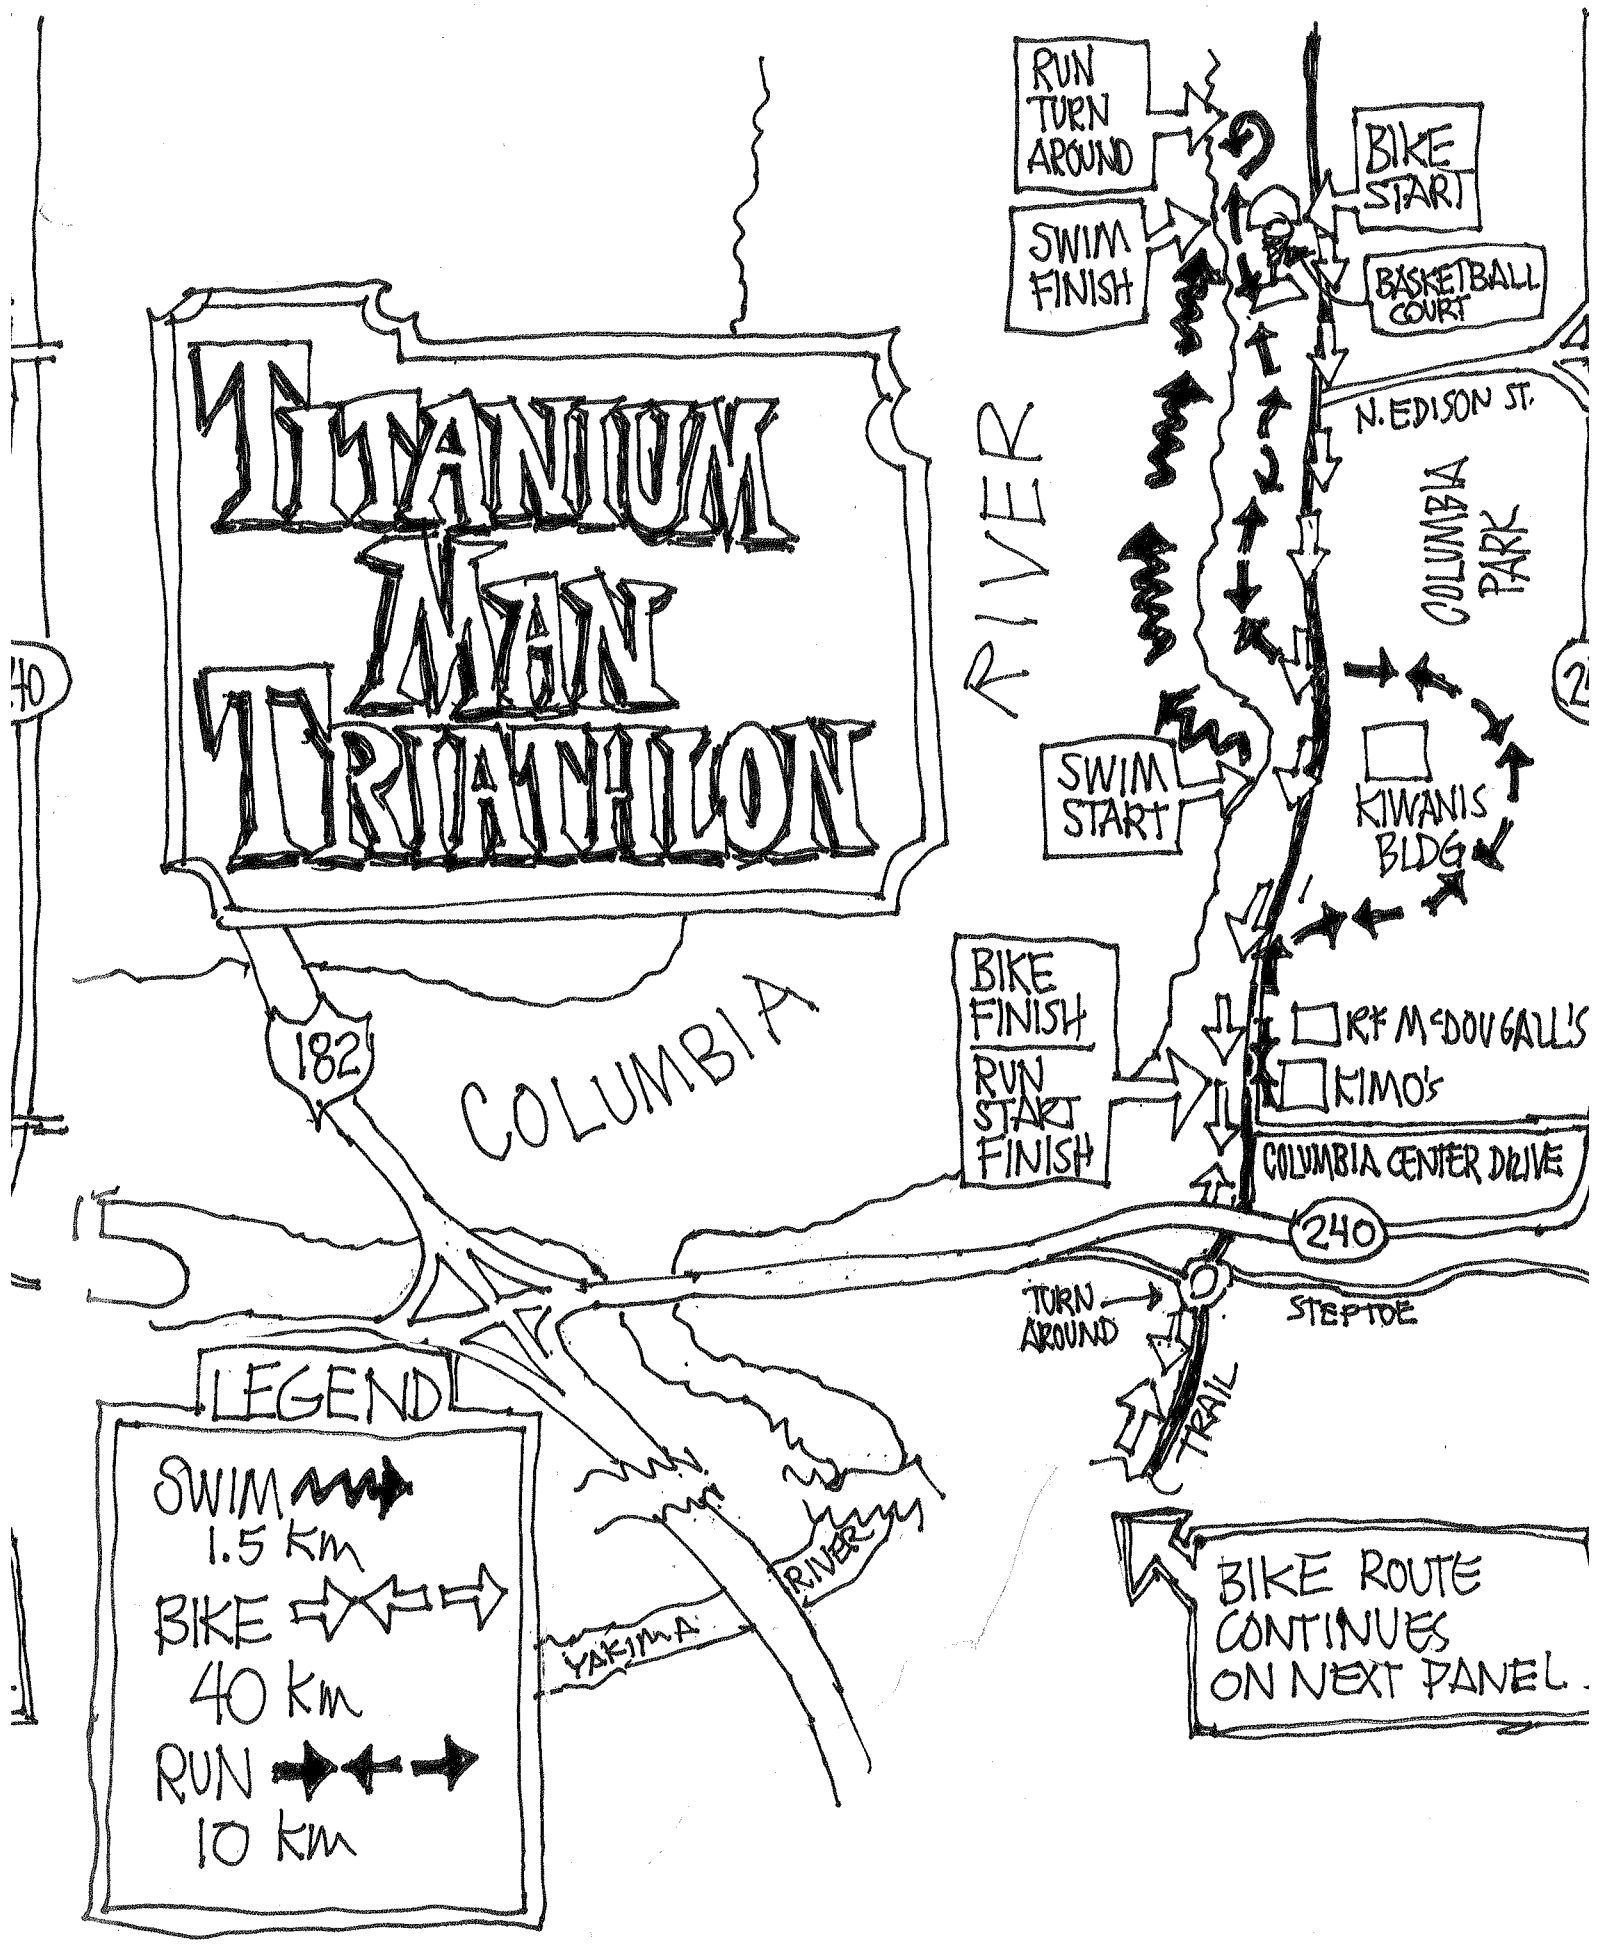

TITANIUM MAN TRIATHLON

LEGEND

- SWIM  1.5 km
- BIKE  40 km
- RUN  10 km

BIKE ROUTE
CONTINUES
ON NEXT PANEL.

BIKE ROUTE CONTINUED FROM PREVIOUS PANEL

TITANIUM MAN TRIATHLON

BADGER MOUNTAIN

BIKE TURN AROUND

182

82

YAKIMA RIVER

COLUMBIA PARK

KEENE ROAD

QUEENSGATE

WAL MART

TARGET MART

TRUMAN

KENNEDY

DALLAS ROAD

E. JACOB ROAD

11