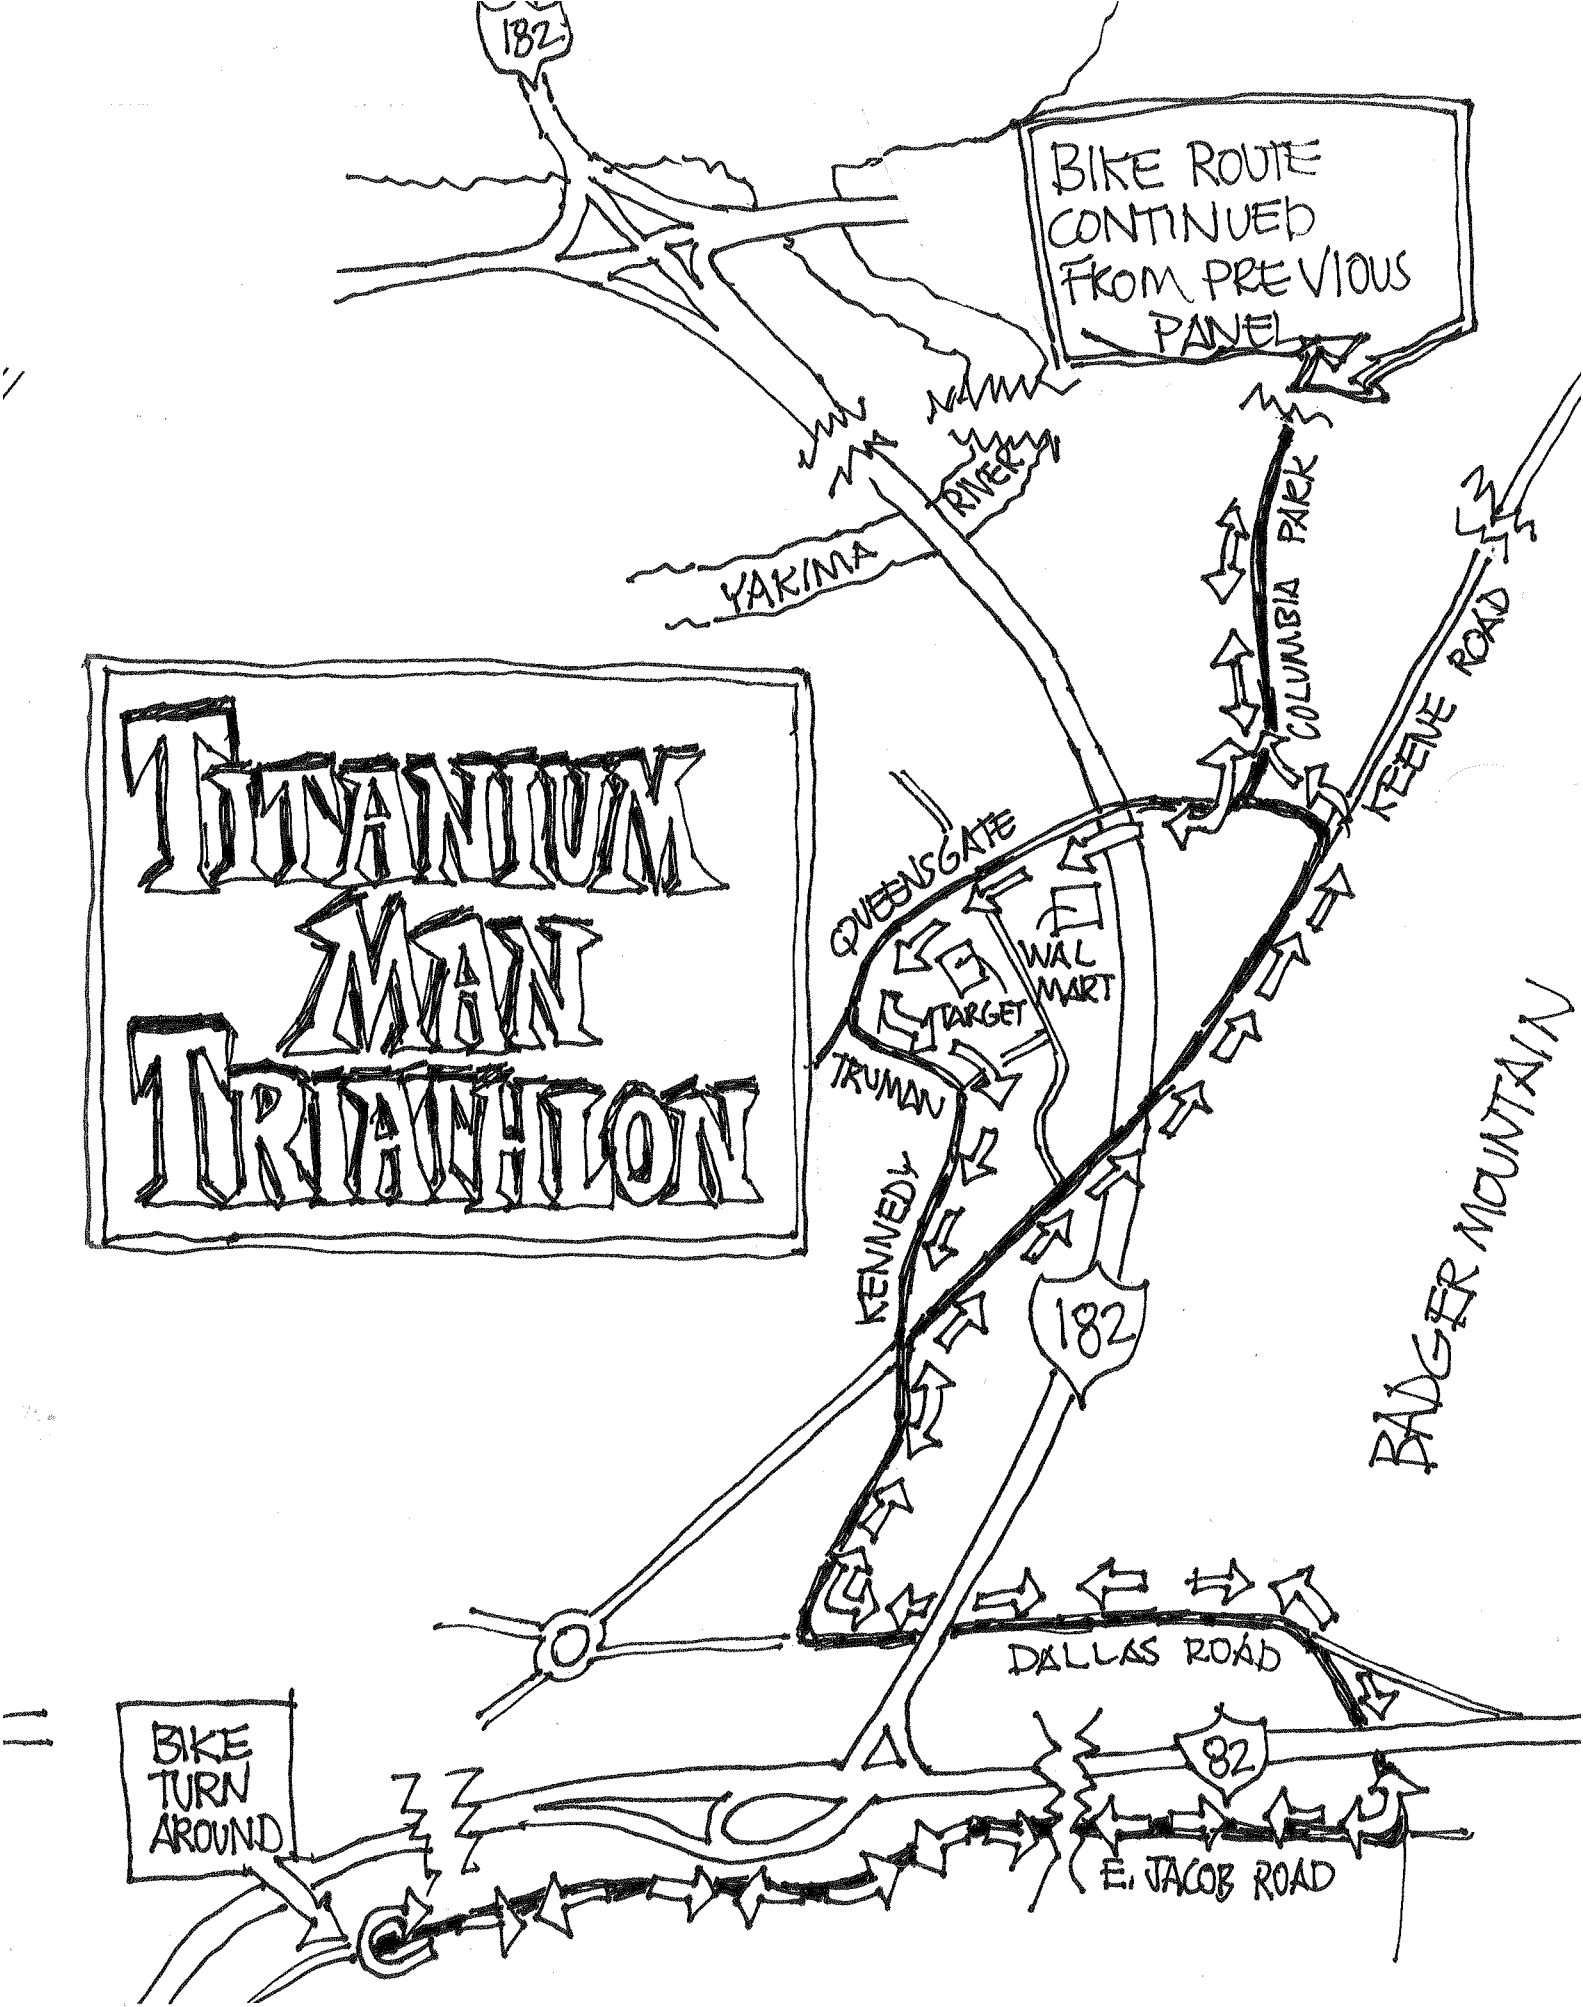

TITANIUM MAN TRIATHLON

LEGEND

- SWIM  1.5 km
- BIKE  40 km
- RUN  10 km

BIKE ROUTE
CONTINUES
ON NEXT PANEL.

BIKE ROUTE CONTINUED FROM PREVIOUS PANEL

TITANIUM MAN TRIATHLON

BADGER MOUNTAIN

BIKE TURN AROUND

182

82

YAKIMA RIVER

COLUMBIA PARK

KEENE ROAD

QUEENSGATE

WAL MART

TARGET MART

TRUMAN

KENNEDY

DALLAS ROAD

E. JACOB ROAD

11